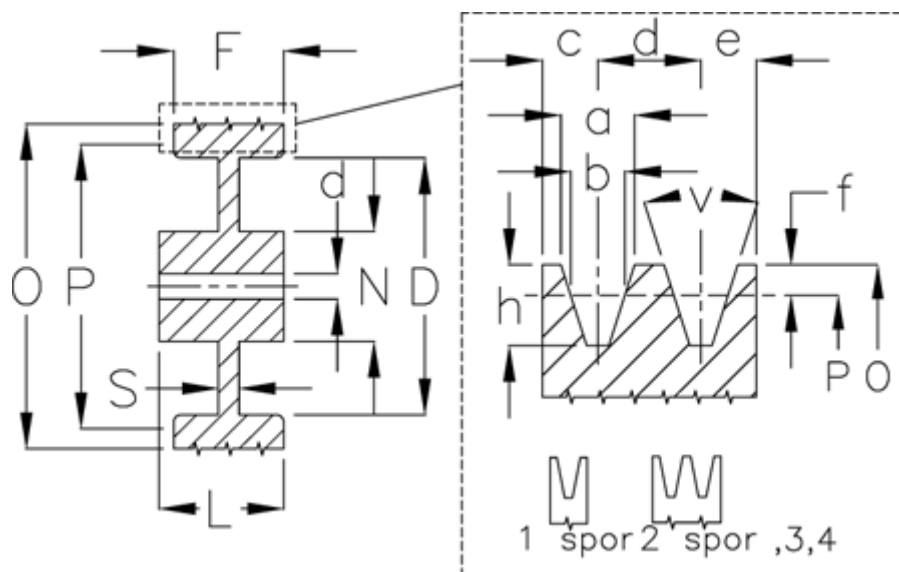

Article number: 60410220002

Description: V-belt pulley, no bore C 200/2

Measures

D	= 143	S	= 20
d	= 20	Type = C	
F	= 59.5		
L	= 60		
N	= 80		
Number of ribs	= 2		
O	= 209.6		
P	= 200		